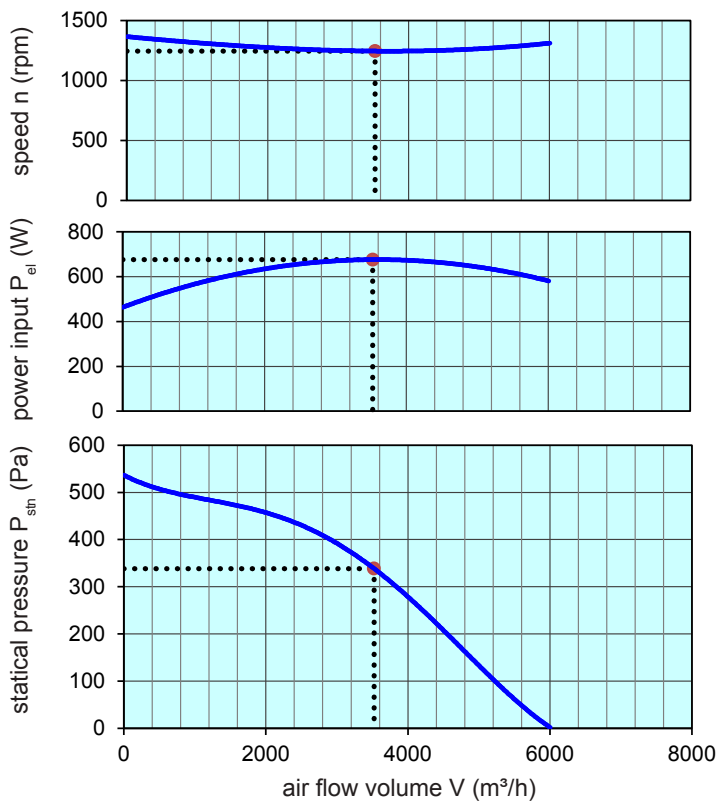

Series: ROOF TOP UNIT TYPE 42

with freewheeling impeller with backward curved blades

FISCHBACH

Luft- und Ventilatorentechnik GmbH

Type: 42.201 FLR450/E35

Erp 2013 2015 x 2018

Performance data

main voltage:	(V)	230 (1~)
frequency:	(Hz)	50
current max.:	(A)	3,3
power input max.:	(kW)	0,72
air flow volume max.:	(m³/h)	6005
statical pressure max.:	(Pa)	532
speed max.:	(rpm)	1362
supply air temperature:	(°C)	-25...+60
capacitor:	(µF)	20

ErP-Data:

total efficiency fan (η_e):	(%)	50,0
installation category:		A
efficiency category:		static
efficiency grade: N	(%)	62
target efficiency (η_{target}):	(%)	49,7
speed controller		no
year of manufacturing		since 2015
manufacturer:	Fischbach Luft- und Ventilatorentechnik GmbH D-57290 Neunkirchen / HRB 5804 Siegen	
order no.:		58415030
power input:	(kW)	0,67
air flow volume:	(m³/h)	3550
statical pressure:	(Pa)	340
speed:	(rpm)	1245
specific ratio:		1
disassembling/recycling/disposal: see page decommission		
installation/operation/maintenance: see operating and mounting instructions		
measurement for determination of efficiency without additional items		

Voltage Control	type	order-no.
FISCHBACH-Speed-Controller, stepless	FDR 55	6163
FISCHBACH-Speed-Controller, stepwise	FDR 750	6202
FISCHBACH-Automatic-Control	FRA 55	6252
FISCHBACH-Control-Unit	FRE 6	63001

Technical documentation according to page: **General information**