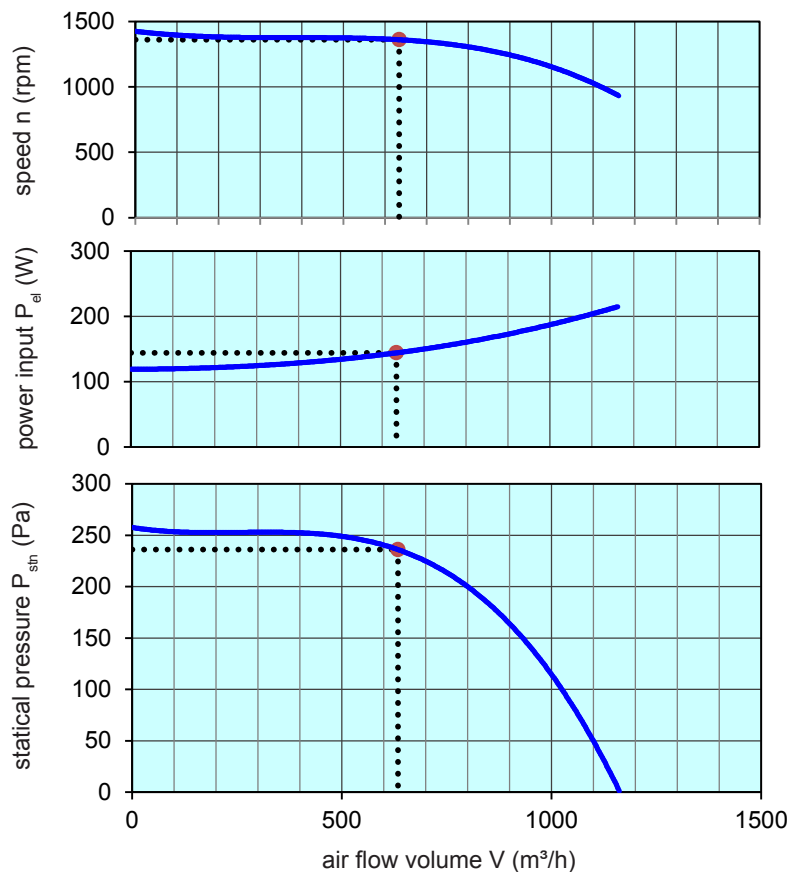

Series: ROOF TOP UNIT TYPE 40, flat
with FISCHBACH COMPACT FAN
Type CE with forward curved blades

FISCHBACH
Luft- und Ventilatorentechnik GmbH

Type: 40-1 CE470/E1

Erp 2013 2015 2018 x

Performance data

main voltage:	(V)	230 (1~)
frequency:	(Hz)	50
current max.:	(A)	1,05
power input max.:	(kW)	0,2
air flow volume max.:	(m³/h)	1162
statical pressure max.:	(Pa)	260
speed max.:	(rpm)	1425
supply air temperature:	(°C)	-20... +60
capacitor:	(µF)	3

ErP-Data:

total efficiency fan (η_e):	(%)	29,8
installation category:		A
efficiency category:		static
efficiency grade: N	(%)	42
target efficiency (η_{target}):	(%)	29,8
speed controller		no
year of manufacturing		since 2015
manufacturer:	Fischbach Luft- und Ventilatorentechnik GmbH D-57290 Neunkirchen / HRB 5804 Siegen	
order no.		58040000
power input:	(kW)	0,14
air flow volume:	(m³/h)	636
statical pressure:	(Pa)	236
speed:	(rpm)	1360
specific ratio:		1

disassembling/recycling/disposal: see page decommission
installation/operation/maintenance: see operating and mounting instructions
measurement for determination of efficiency without additional items

Speed controller / accessories / sound data, please see in the appropriate table

Technical documentation according to page: **General information**