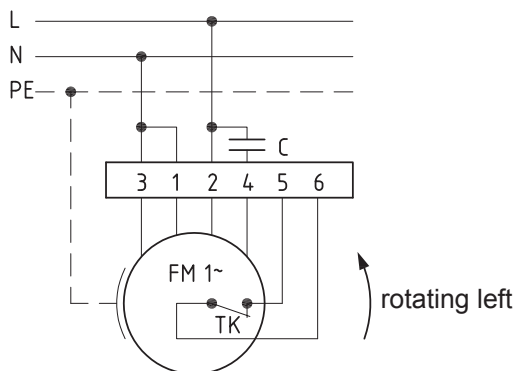

connection plan
0.11-1 I.

**100%
controllable**

the silent one