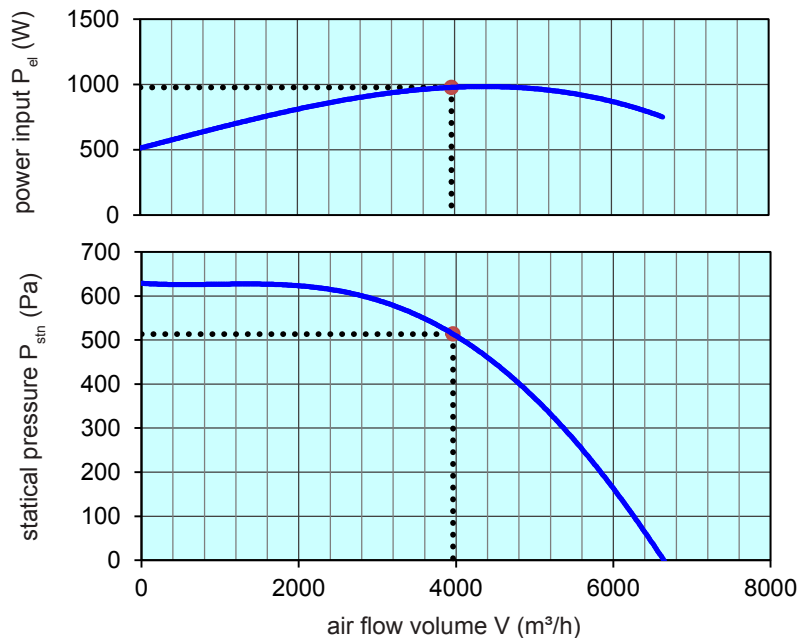

Technical Data

weight:	(kg)	30
material housing:	aluminum/plastic	
	steel, galvanized	
material impeller:	steel, galvanized	
direction of rotation:	left	
motor protection class:	IP 65	
insulation class:	F	
motor protection:	thermal contact	

FISCHBACH
 Luft- und Ventilatorentechnik GmbH

Type: 42.201-EC FLR450/EM35

Erp 2013 2015 2018 x

Performance data

main voltage:	(V)	230 (1~)
frequency:	(Hz)	50
current max.:	(A)	4,6
power input max.:	(kW)	1,0
air flow volume max.:	(m³/h)	6650
statical pressure max.:	(Pa)	627
speed max.:	(rpm)	1500
supply air temperature:	(°C)	-25... +60
capacitor:	(µF)	-

ErP-Data:

total efficiency fan (η_e):	(%)	63,4
installation category:		A
efficiency category:		static
efficiency grade: N	(%)	62
target efficiency (η_{target}):	(%)	51,4
speed controller		yes
year of manufacturing		since 2015
manufacturer:	Fischbach Luft- und Ventilatorentechnik GmbH D-57290 Neunkirchen / HRB 5804 Siegen	
order no.:		58415130
power input:	(kW)	0,97
air flow volume:	(m³/h)	3961
statical pressure:	(Pa)	513
speed:	(rpm)	1500
specific ratio:		1
disassembling/recycling/disposal: see page decommission		
installation/operation/maintenance: see operating and mounting instructions		
measurement for determination of efficiency without additional items		