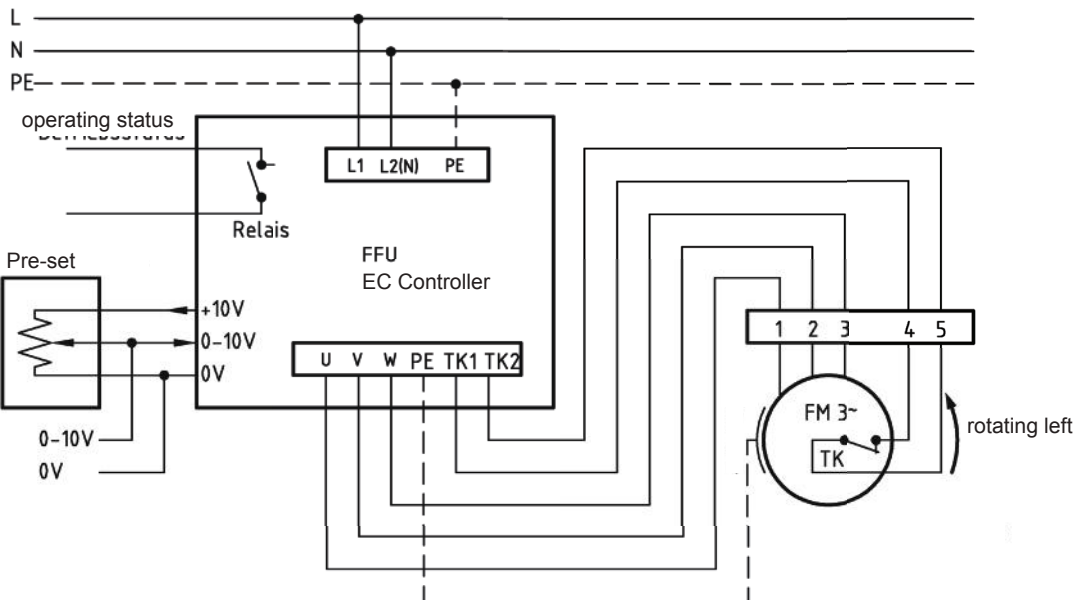

Technical Data

weight:	(kg)	30
material housing:	aluminum/plastic	
	steel, galvanized	
material impeller:	steel, galvanized	
direction of rotation:	left	
motor protection class:	IP 65	
insulation class:	F	
motor protection:	thermal contact	

connection plan*
FFU-EC 230

* Connection only according to the enclosed technical documentation.

the silent one

Series: ROOF TOP UNIT TYPE 42
 with FREEWHEELING IMPELLER with
 backward curved blades - **EC-MOTOR**