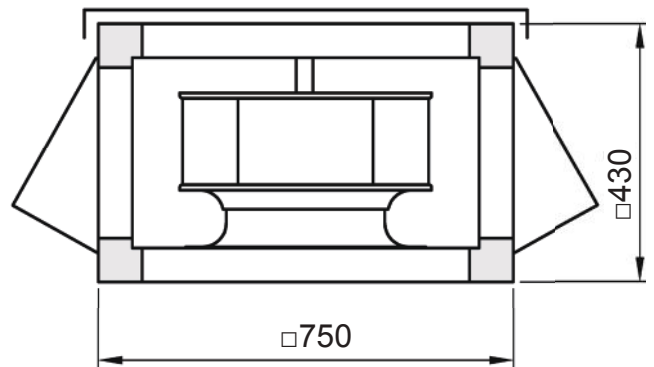

Technical Data

weight:	(kg)	30
material housing:	aluminum/plastic	
	steel, galvanized	
material impeller:	steel, galvanized	
direction of rotation:	left	
motor protection class:	IP 65	
insulation class:	F	
motor protection:	thermal contact	